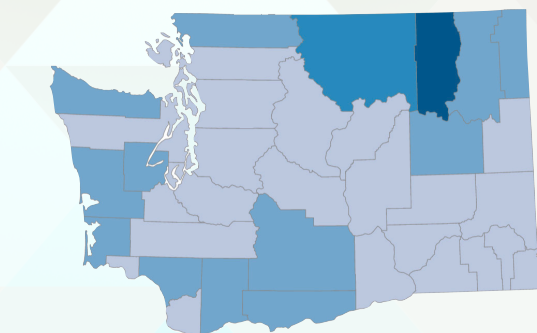

### WASHINGTON SNAPSHOT

Washington grew at almost twice the rate of the rest of the nation, with a 14.6% growth rate, to bring its population to 7.7 million. King County saw the largest population growth, swelling 17.5 percent to 2,269,675 residents. Together the Seattle metropolitan area, including all of Pierce, King and Snohomish counties, ranked as the 15th largest metro in the country. Inside the metro, Kent grew the fastest, and was listed as one of the 10 fastest-growing cities in the entire country.

2020 AI/AN  
PERCENT INCREASE

57.6%

AI/AN % OF TOTAL  
WASHINGTON  
POPULATION

4.1%

AI/AN % OF KING COUNTY  
POPULATION

(% AI/AN INCREASE FROM 2010)

2.7% (+54.1%)

2020 WASHINGTON  
AI/AN POPULATION

313,633

POPULATION MAP OF AI/AN  
IN WASHINGTON COUNTIES

Percentage of total  
population

- 20.0 or more
- 10.0 to 19.9
- 5.0 to 9.9
- 2.5 to 4.9
- Less than 2.5