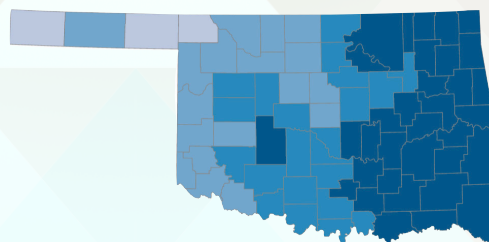

2.9%

OKLAHOMA SNAPSHOT

Oklahoma's population increased from 3.75 million in 2010 to 3.95 million in 2020, although the growth was not enough to gain an sixth congressional seat. Oklahoma City saw one of the nation's largest population gains in the last century with more than 100,000 new residents added to the population from 2010 to 2020, the 15th largest rate of growth for a city in the country. Oklahoma's 5.5% rate of growth between 2010 and 2020 ranked 25th, while its numeric gains over the decade ranked 26th.

2020 AI/AN
PERCENT INCREASE

31.3%

AI/AN % OF TOTAL
OKLAHOMA
POPULATION

16%

AI/AN % OF OKLAHOMA
COUNTY POPULATION

(% AI/AN INCREASE FROM 2010)

8.9% (+54%)

2020 OKLAHOMA AI/AN
POPULATION

633,831

POPULATION MAP OF AI/AN
IN OKLAHOMA COUNTIES

Percentage of total
population

- 20.0 or more
- 10.0 to 19.9
- 5.0 to 9.9
- 2.5 to 4.9
- Less than 2.5